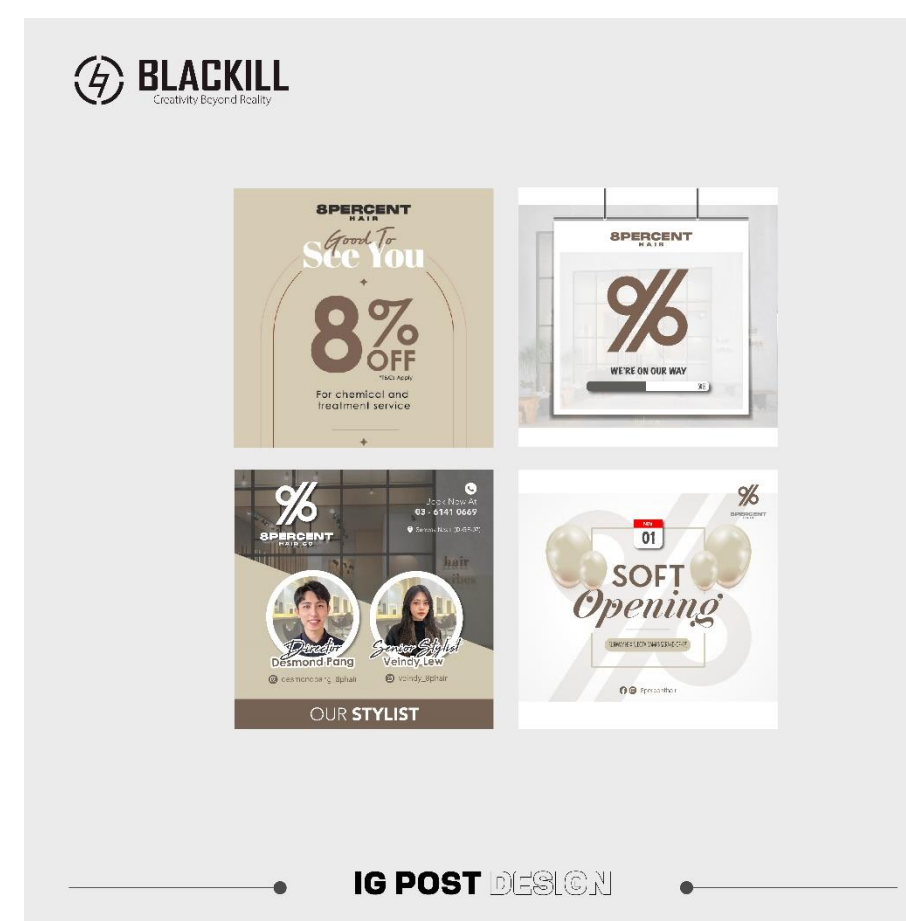

DESIGN PACKAGE

BRANDING & DESIGN

	<p>Logo Inspiration</p> <p>Concept of 69 + G</p> 										
<p>Color Scheme</p> <table border="0"><tr><td></td><td></td><td></td><td></td><td></td></tr><tr><td>#948163</td><td>#CEB388</td><td>#FFFFFF</td><td>#8C8C8F</td><td>#0D0D0D</td></tr></table>						#948163	#CEB388	#FFFFFF	#8C8C8F	#0D0D0D	<p>Typography</p> <p>Myriad Variable Concept (Bold)</p> <p>ABCDEFGHIJKLMNOPQRSTUVWXYZ abcdefghijklmnopqrstuvwxyz 0123456789</p> <p>Myriad Variable Concept (Bold)</p> <p>ABCDEFGHIJKLMNOPQRSTUVWXYZ abcdefghijklmnopqrstuvwxyz 0123456789</p>
											
#948163	#CEB388	#FFFFFF	#8C8C8F	#0D0D0D							