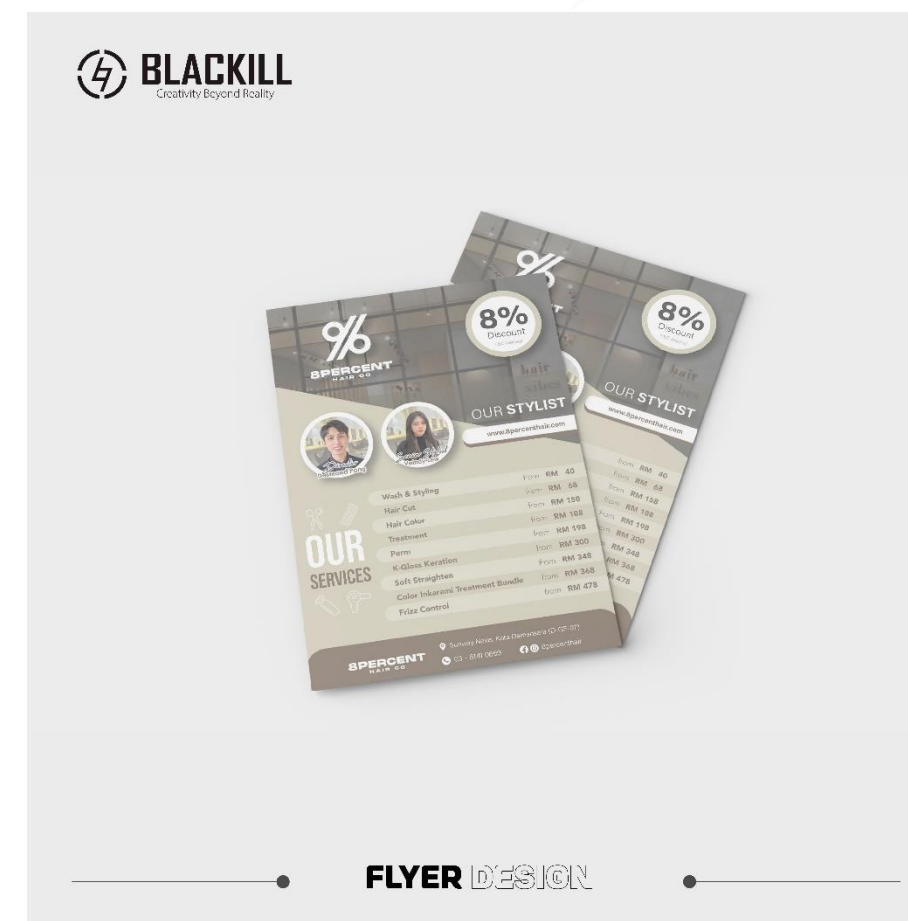

Video link: <https://www.youtube.com/watch?v=Gjg9WmxnQoE>

OUR PROJECT

Videography

DRONE PROJECT GALLERY

360 DEGREE PROJECT

GALLERY

Videography Project Preview

Video Link: <https://www.youtube.com/watch?v=xTdFosDRsYw>

DESIGN PACKAGE

BRANDING & DESIGN

	<p>Logo Inspiration</p> <p>Concept of 69 + G</p> 										
<p>Color Scheme</p> <table border="0"><tr><td></td><td></td><td></td><td></td><td></td></tr><tr><td>#948163</td><td>#CEB388</td><td>#FFFFFF</td><td>#8C8C8F</td><td>#0D0D0D</td></tr></table>						#948163	#CEB388	#FFFFFF	#8C8C8F	#0D0D0D	<p>Typography</p> <p>Myriad Variable Concept (Bold)</p> <p>ABCDEFGHIJKLMNOPQRSTUVWXYZ abcdefghijklmnopqrstuvwxyz 0123456789</p> <p>Myriad Variable Concept (Bold)</p> <p>ABCDEFGHIJKLMNOPQRSTUVWXYZ abcdefghijklmnopqrstuvwxyz 0123456789</p>
											
#948163	#CEB388	#FFFFFF	#8C8C8F	#0D0D0D							